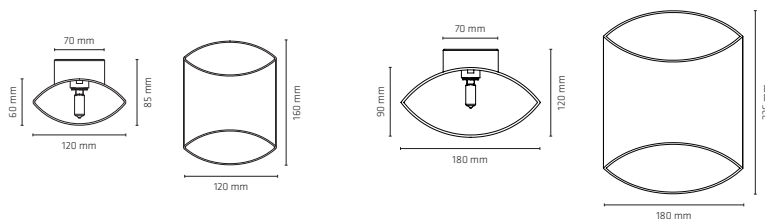

The Archos wall lamp is inspired by the wind filling the sail on a sailboat creating a soft curve giving the impression of motion and the infinity of the ocean. Thomas Darø has in the design repeated the shape to create a soft, light and inviting look. The extruded and cut aluminum shade will from all angles hint the soft curves resembling the wind filling the sail with wind. The exterior matt finish provides a nice contrast to the reflective silver on the inside of the shade - resembling the sun reflecting on the sea. The Archos wall lamp is both elegant, durable and easy to mount. The flexible mounting plate allows for running the cable straight into the wall or on the wall. The Archos is well suited for placement next to a flat screen TV, besides a sofa or bed - or as elegant wall lighting in hallways.

## Specifications

Product name:	Archos 18 W1
Type:	Wall
Colour:	Matt white
Item no.:	R10V1182
EAN:	57 09349 024702
Width:	18 cm
Depth:	12 cm
Height:	23,6 cm
Watt-Socket-Volt:	33W - G9 - 240V
Light source:	Excl.
Installation:	IP20, class II, 2m transparent cable, w/in-line switch and euro-plug

## 2D drawing family