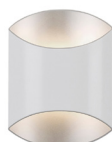

Archos 18 W1