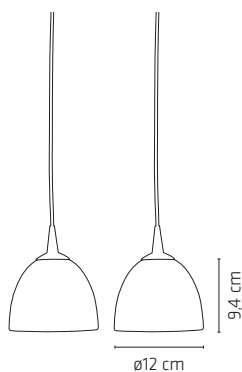

2D drawing

Info

Product family