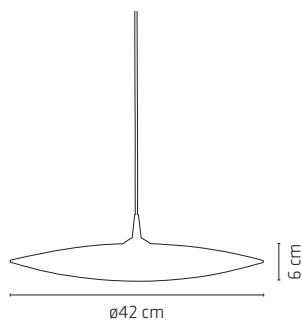

Specifications

Product name: Galilei 42 P1 240V

Type: Pendant

Colour: Matt white

Item no.: GAL42242P

EAN: 57 09349 017148

Width: 42 cm

Depth: 42 cm

Height: 6 cm

Watt-Socket-Volt: 40W - G9 - 240V

Light source: Incl.

Installation: IP20, class II, 3m transparent cable, w/canopp

Colours

GAL42242P Matt white

2D drawing

Info